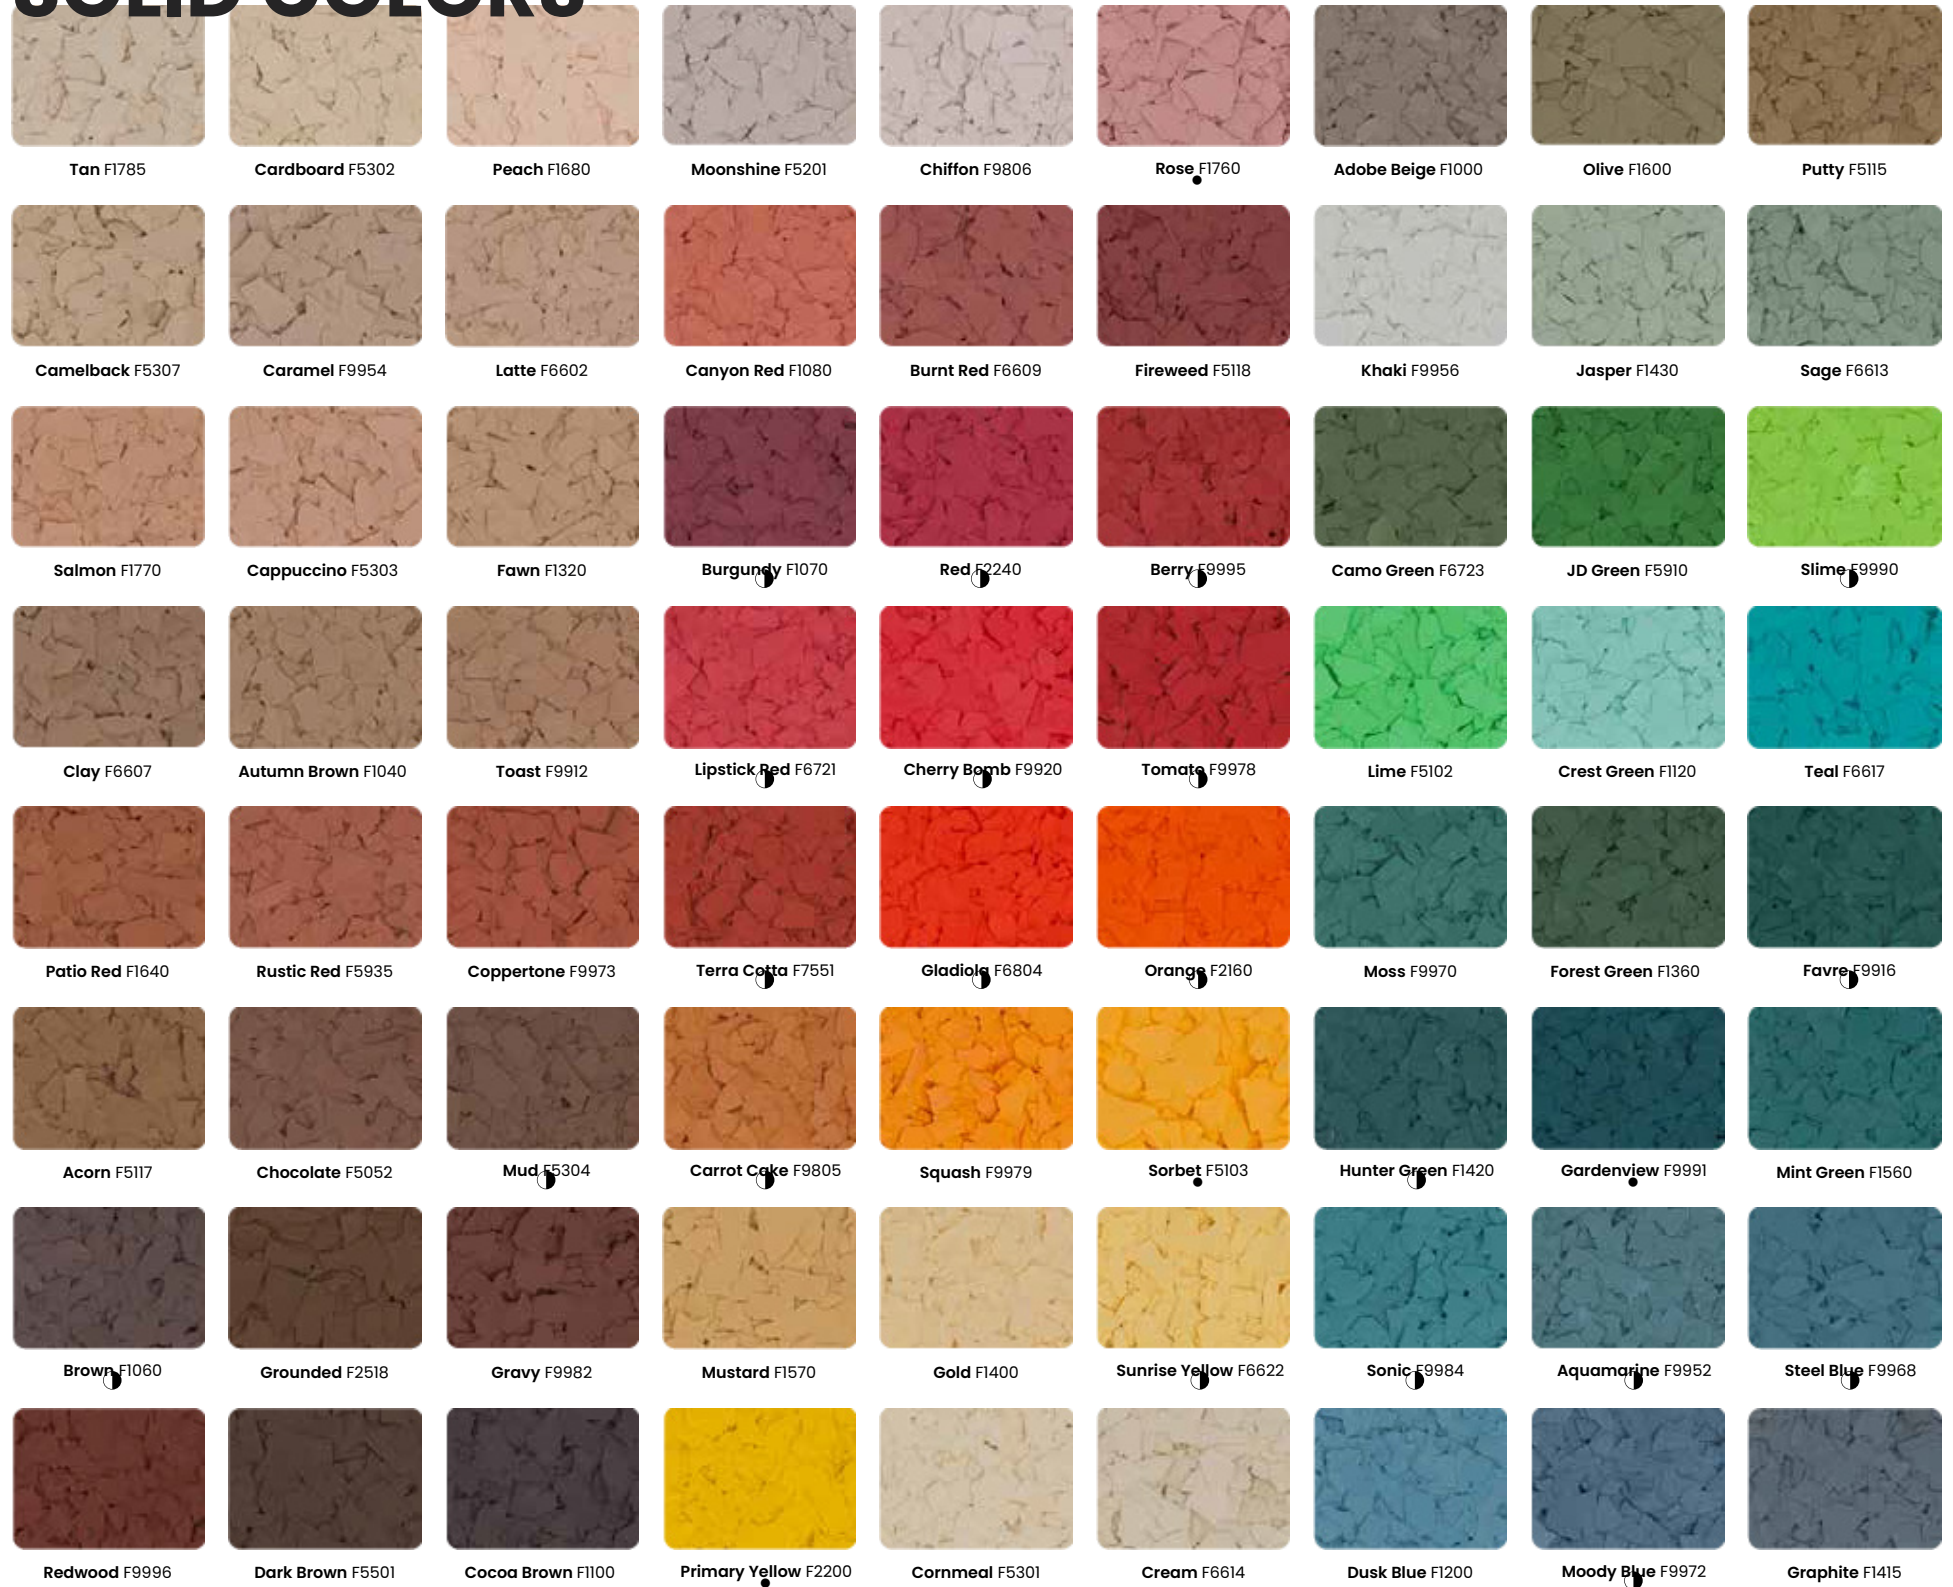

## COLLECTION TAPIS DE PIERRE

**Claystone** FB-4110

**Limestone** FB-4111

**Blacktop** FB-4112

● = Poor Lightfastness   ● = Moderate Lightfastness   ○ = Good Lightfastness  
 Colors with poor lightfastness are not recommended for applications with direct sun exposure.  
 Light-fastness rating based on accelerated UV testing in accordance with ASTM G155 (1,000 hour Xenon Arc Light Exposure).

# SOLID COLORS

# VARIEGATED

Variegated FLAKE may vary slightly from lot-to-lot due to the nature of the manufacturing process. To ensure optimal color consistency when using multiple lots, variegated colors should be intermixed prior to use.

## SOLID COLORS

**Conch Q1013**

**Eggshell Q1015**

**Ivory Q1210**

**Butter Q1215**

**Buff Q1280**

**Biege Q1220**

**Tan Q1240**