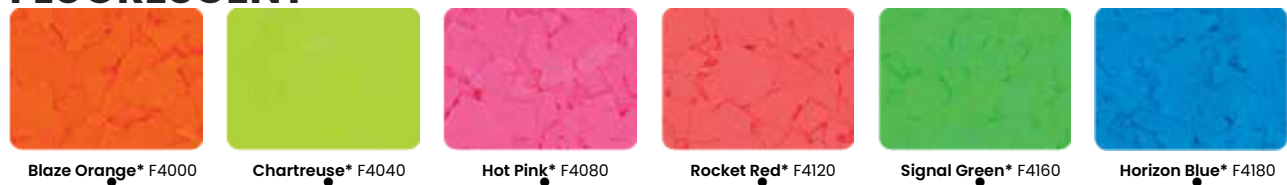

FLUORESCENT

*Fluorescent colors are **NOT** UV stable and are only intended for indoor use.